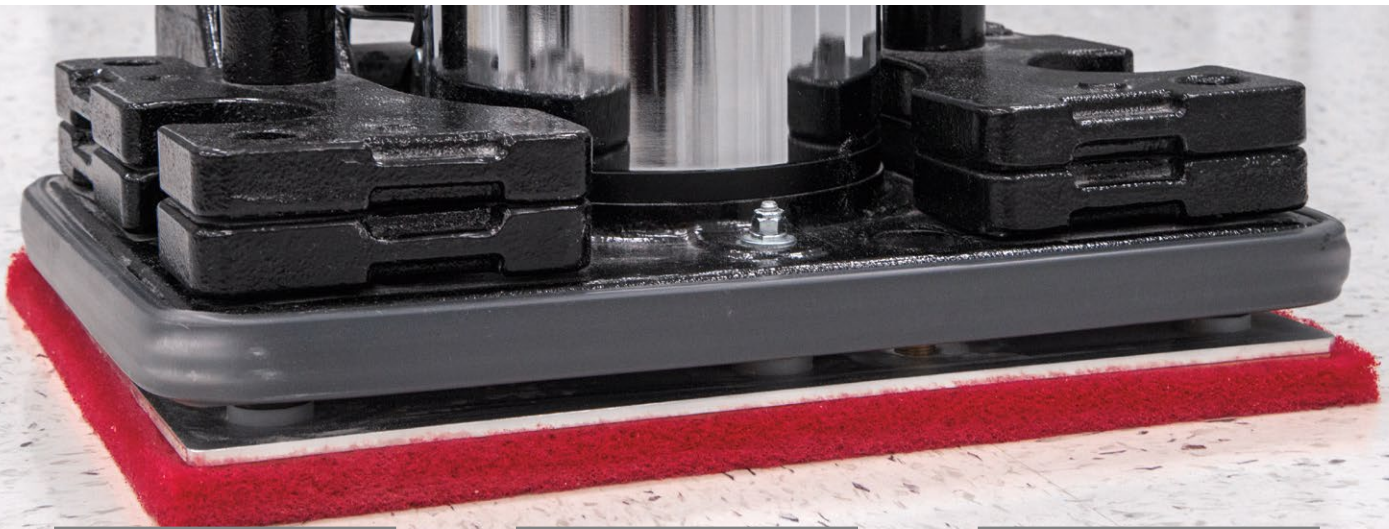

Crewman™ ORB

20 & 28-inch Orbital Floor Machine

Durable cast iron base and weights provide maximum head pressure

Fully adjustable locking handle is comfortable for any user

Optional dust containment kit available for all models

Unmatched Performance.

Up to 30% higher down pressure.

Drives the 3400 RPM into the floor for highest category performance.

Unique Construction.

Only cast iron base and weights with extended life bearings.

Assembled in USA.

Ensures high quality assurance and available quick-ship service parts.

The New Breed of Finish Maintenance.

The Crewman™ ORB Orbital Floor Machines cut labor and material costs significantly. When compared to traditional floor machines, the higher down pressures and RPMs enable chemical-free finish removal and other applications in much less time.

Applications:

- Chemical free, dry finish removal
- Sanding
- Scrubbing
- Many other applications

Item #E88066 - 20 inch Standard
Item #E88068 - 20 inch w/ Weights
Item #E88070 - 28 inch w/ Weights

Crewman™ ORB