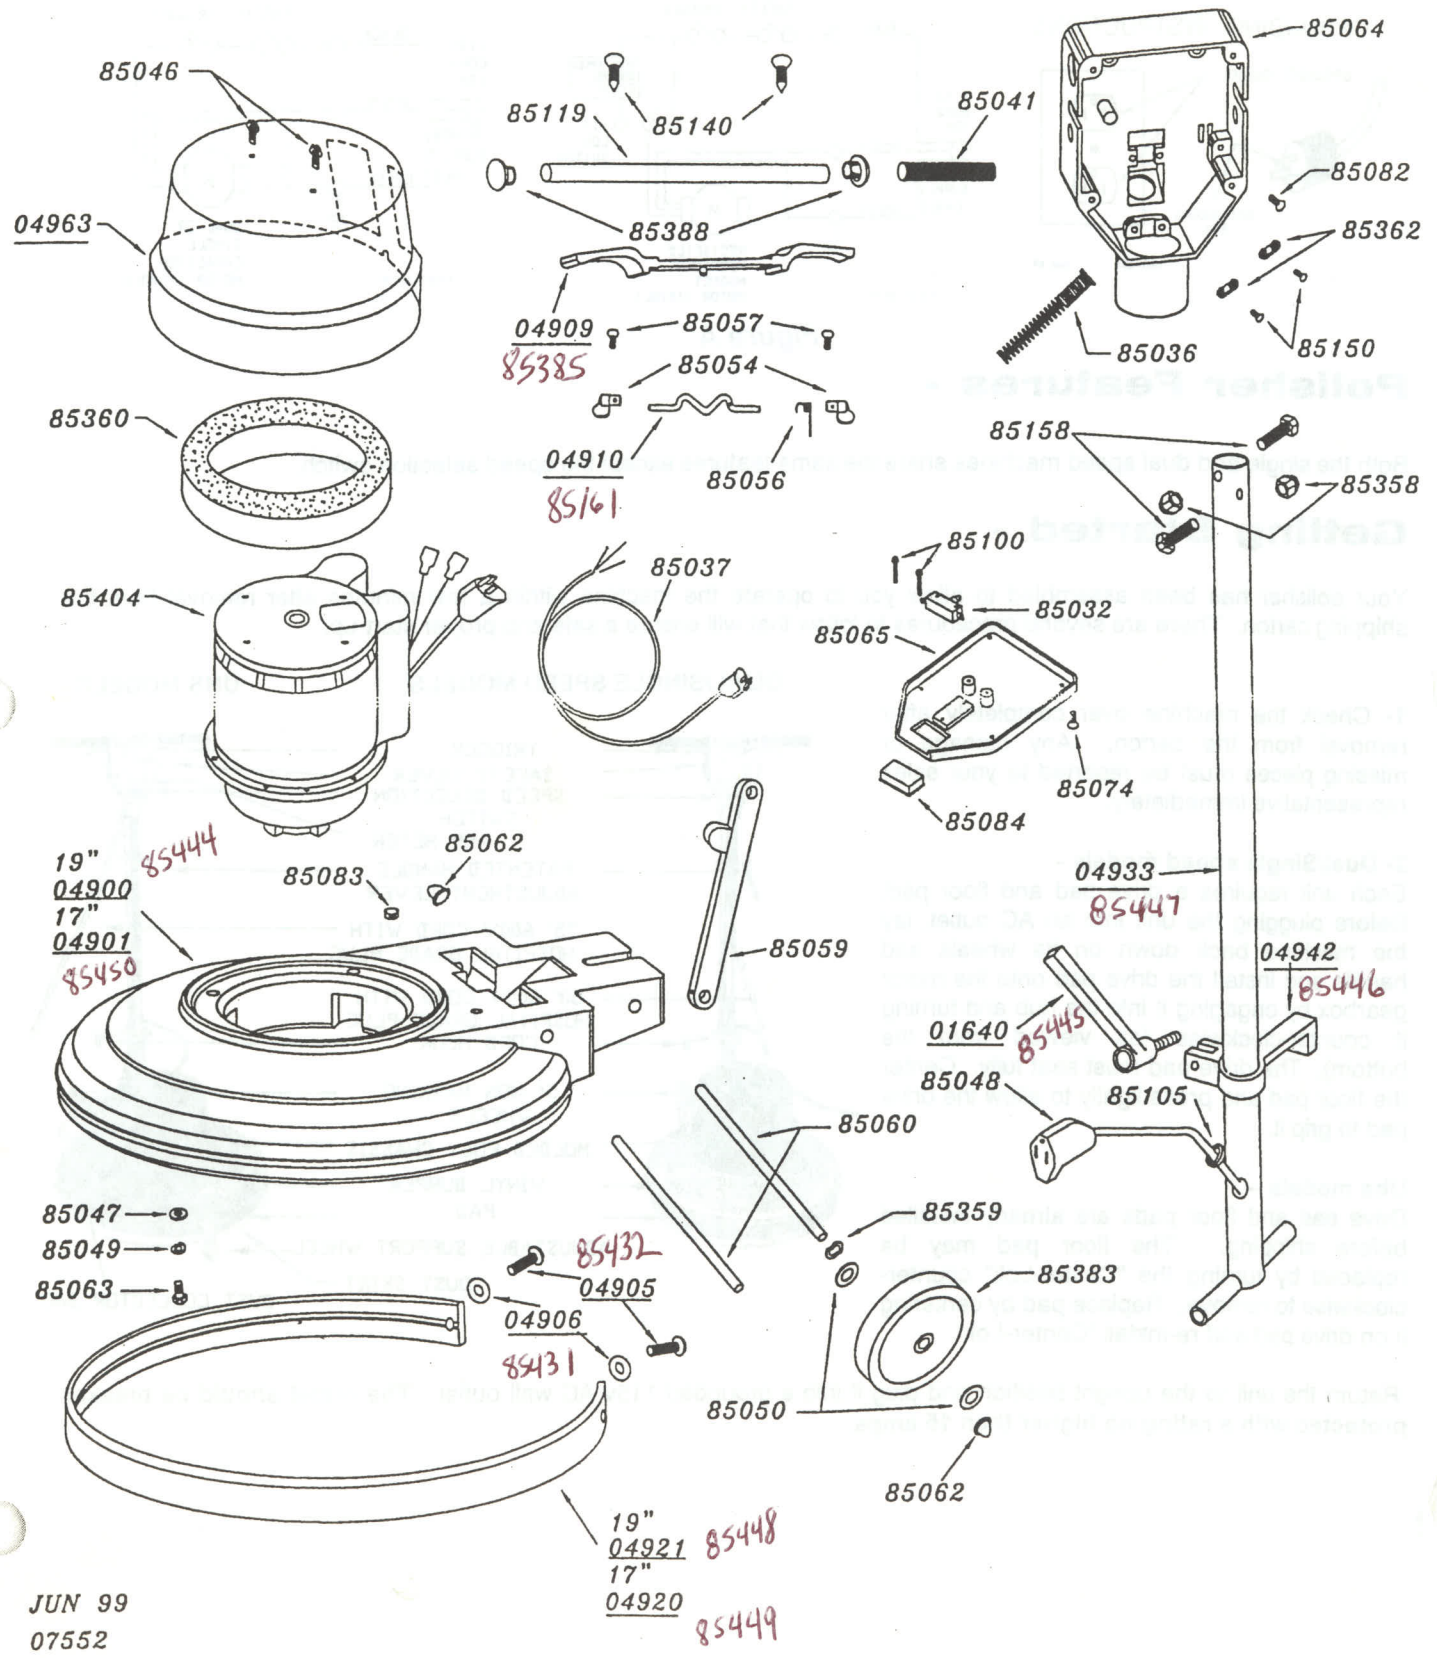

**BETCO** BETCO TX HD 19" / 17" LA 19993 / 19992

ITEM	DESCRIPTION	QTY	ITEM	DESCRIPTION	QTY
01640	LOCKING HANDLE	1	85060	AXLE SHAFT PLATED	2
04900	CHASSIS-POLY 19"	1	85062	AXLE END CAPS	4
04901	CHASSIS-POLY 17"	1	85063	5/16-18 X 1 1/2 HHMS	4
04905	1/4-20 X 3/4 PHS	2	85064	SWITCH BOX PAINTED	1
04906	1/4" LG DIA. WASHER	2	85065	SWITCH BOX COVER PAINT	1
04909	TRIGGER TX	1	85074	#6-32 X 3/8 FHS - COVER	4
04910	LEVER SAFETY SWITCH	1	85082	#8-32 X 1/4 PHS	1
04920	BUMPER 17"	1	85083	PLUG	1
04921	BUMPER 19"	1	85084	SWITCH INSERT	1
04933	HANDLE TUBE LA PLATED	1	85100	#6-32 X 7/8 PHS	2
04942	CORD HOOK CLAMP LA PTD	1	85105	GROMMET 3/8"	1
04963	MOTOR COVER-TX RED HD	1	85119	HANDLE TUBE	1
85032	MICRO SW 1 1/2 HP	1	85140	#14-1 1/2 TYPE A SCREW	2
85036	ANTI-KINK SPRING	1	85150	8-32 X 1/2 TAPTITE PHILLIPS	4
85037	CORD ASSEMBLY 14/3 X 50'	1	85158	1/4-20 X 3/4 HHMS	2
85041	HANDLE GRIP FOAM	2	85358	1/4-20 NYLOC NUT	2
85046	#10-24 X 1/2 PHS	2	85359	1/2 TENSION WASHER TW8	2
85047	5/16 FLAT WASHER	4	85360	SHROUD FILTER SM WET	1
85048	PIGTAIL FEMALE 42 IN.	1	85362	CORD GRIP	2
85049	5/16 SPRING LOCKWASHER	4	85383	WHEEL 5in. FLOOR MACHINE	2
85050	1/2 IN. NYLON WASHER	4	85388	HANDLE TUBE PLUG	2
85054	KNOB SAFETY SWITCH	2	85404	MOTOR 1-1/2 HP - SS HD	1
85056	SPRING SAFETY SWITCH	1			
85057	#6-32 X 1/4 PHS	2			
85059	HANDLE BRACE PAINTED	1			